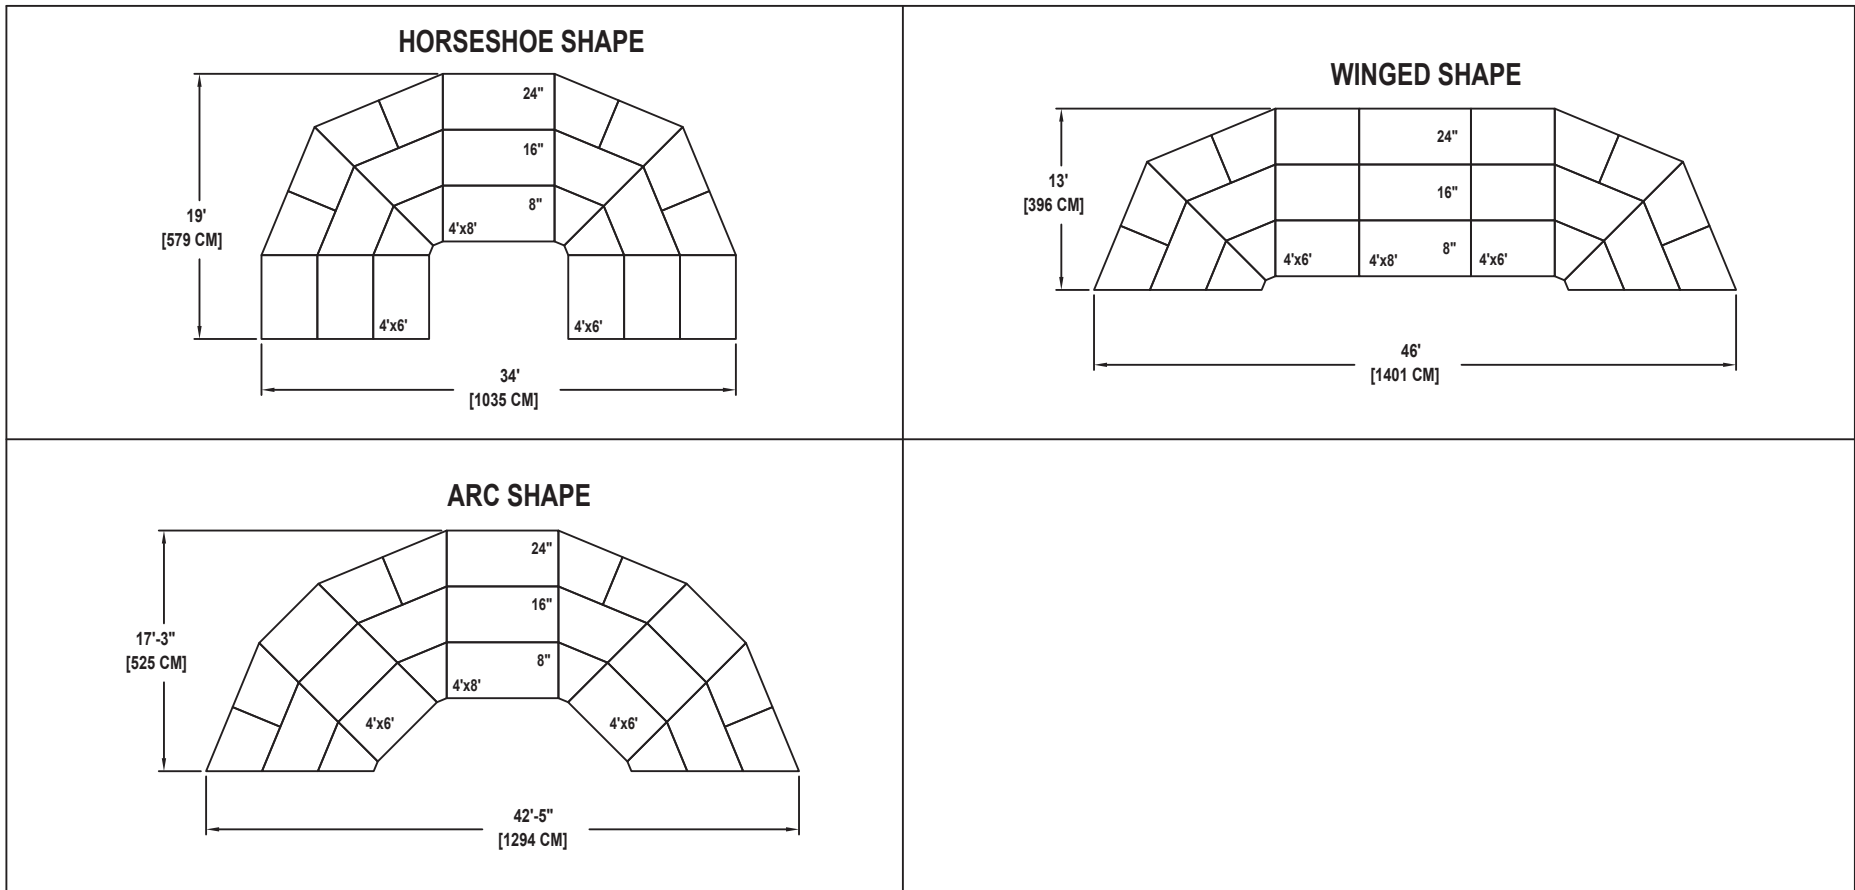

SEATED BAND / ORCHESTRA RISER SET

NO. 695

SEATING CAPACITY NOT USING THE FLOOR, 45.

SEATING CAPACITY WITH ONE ROW ON THE FLOOR, 50.

SEATING CAPACITY IS BASED ON 32" CHAIR SPACING.

Wenger®

CORPORATION

Wenger